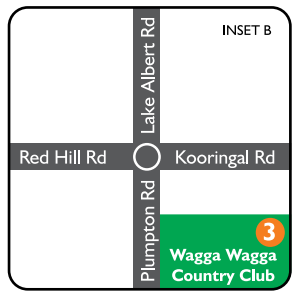

Gobgambalin Bridge
 ▲ TO THE MAGPIE'S NEST (SEE INSET A)

13 TO WAGGA WAGGA WINERY
 13kms from this turn off

1. All Seasons Pavilion Hotel
2. Cafe Moorish
3. Creeds Restaurant
4. De lish
5. Eat at Romanos
6. Golden Season Family Restaurant
7. The Magpie's Nest Restaurant
8. The Monastery Brasserie
9. Scribbles Cafe
10. Thyme Out at the Manor
11. Union Club Bistro
12. Village Tandoori
13. Wagga Wagga Winery

Murrumbidgee Turf Club

Wagga Beach

Myer

Sturt Mall

Wagga Wagga Marketplace

BOLTON PARK

TO AIRPORT, GUNDAGAI & SYDNEY

TO MELBOURNE

TRAIN STATION

TO CREEDS RESTAURANT
 5.8kms from Sturt Hwy/Lake Albert Rd Intersection (SEE INSET B)

Map not to scale